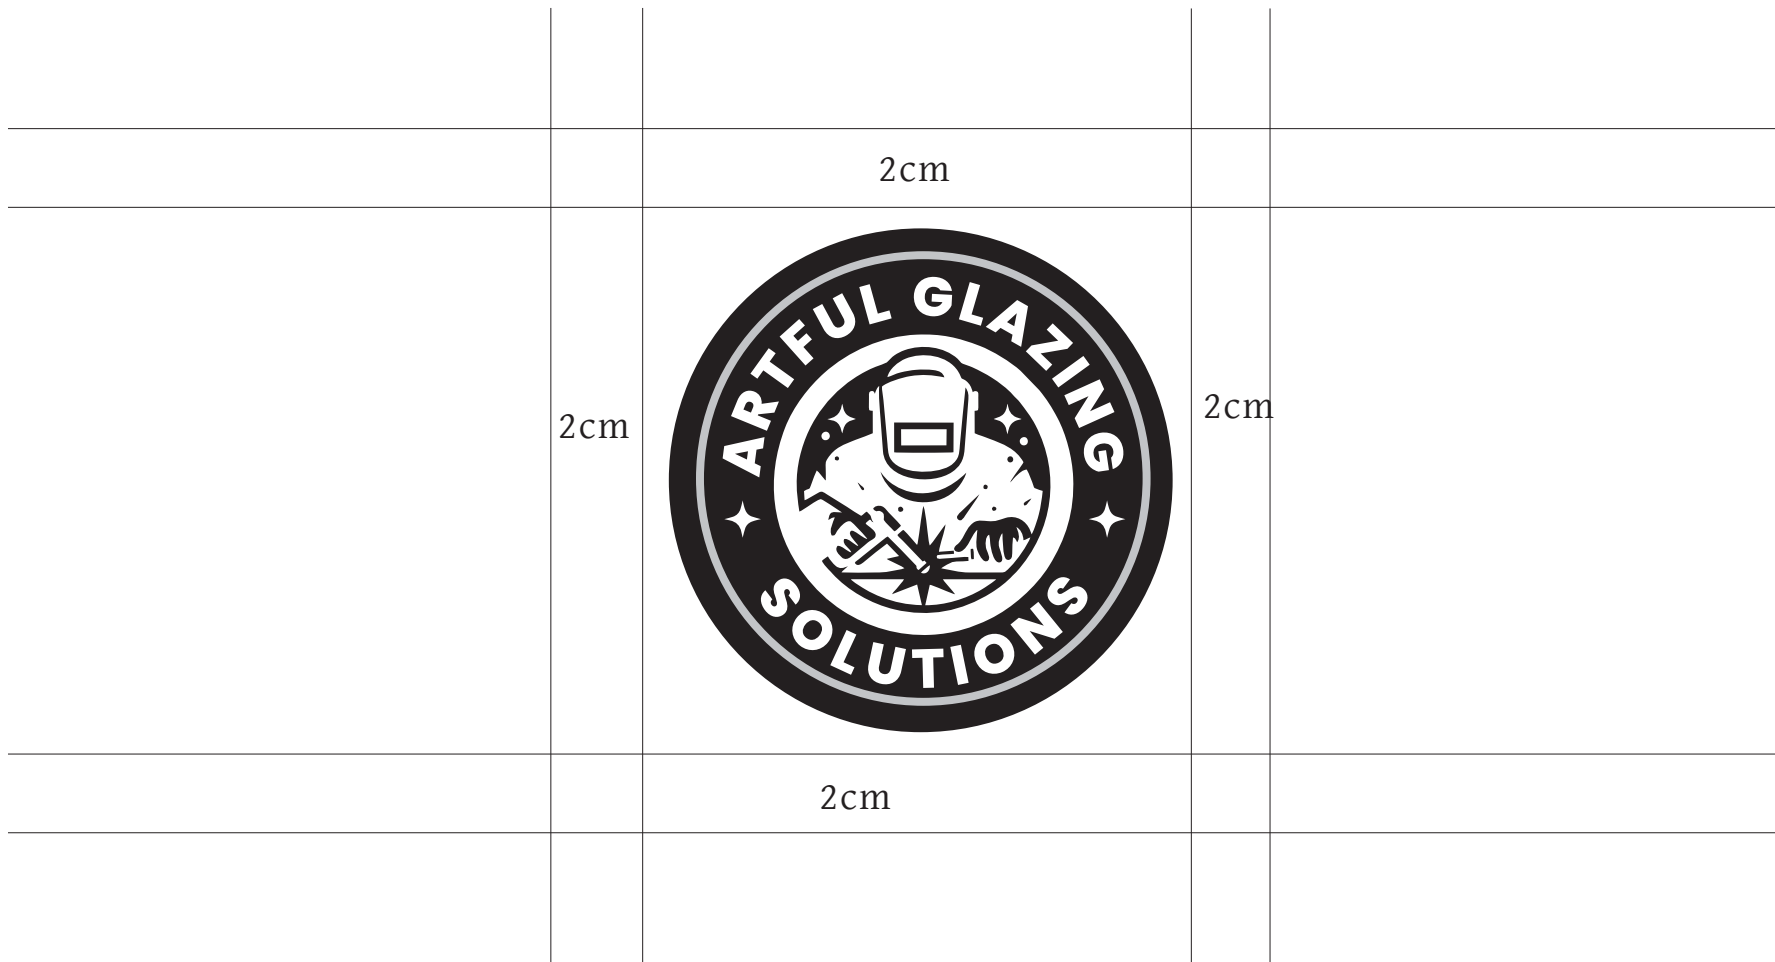

Logo Spacing

ARTFUL GLAZING SOLUTIONS / BRAND GUIDELINES / Logo Spacing

When using the logo give it a white space of 2cm minimum to 4cm maximum for the logo to breathe or 50px